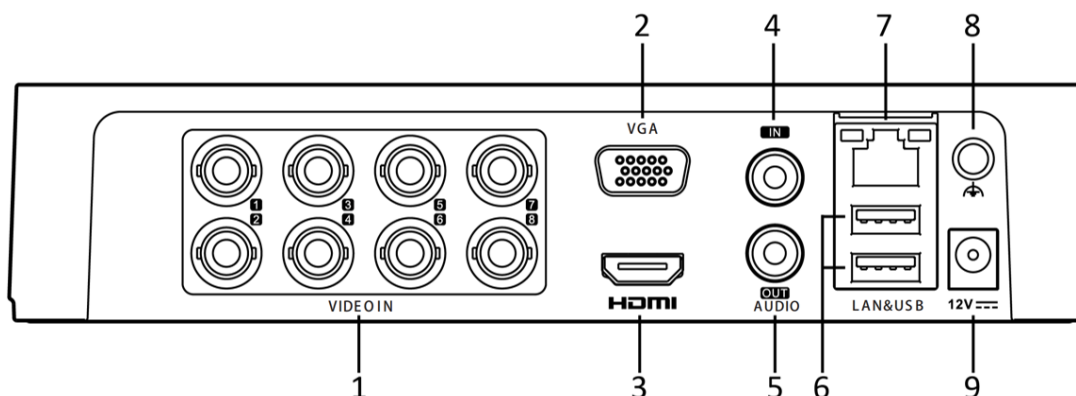

Physical Interfaces

NOTE

The rear panel of DS-7104HUHI-K1 provides 4 video input interfaces.

Index	Description	Index	Description
1	VIDEO IN	6	USB Interface
2	VGA Interface	7	LAN Network Interface
3	HDMI Interface	8	GND
4	AUDIO IN	9	12 VDC Power Input
5	AUDIO OUT